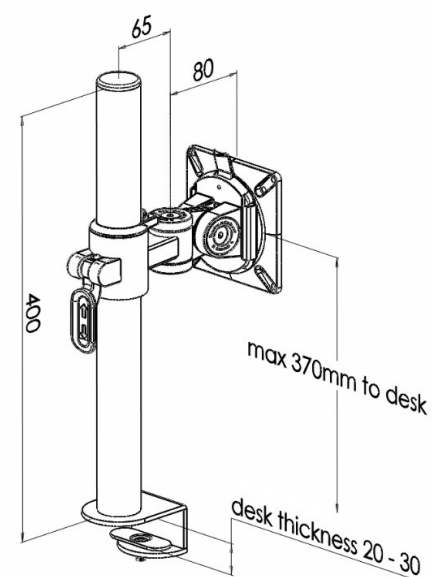

XSTREAM single monitor knuckle with baby-c clamp post

Product Specification

Product code	XSTREAMPMCOMB05B - black
Weight capacity	10kg
VESA	75mm & 100mm VESA compliant
Maximum Screen Size	30"
Movement	Height adjustment, tilt, swivel, rotation
Height adjustment	Max height adjustment 370mm from desk top
Fixings	Supplied with post suitable for bespoke fixings

Additional Information

Single monitor knuckle with manual height adjustment

Additional +/- 70mm available with ratchet mechanism

Lockable quick release VESA function

Ideal for reception or POS areas

Silver – XSTREAMPMCOMB05S - RAL code 9006